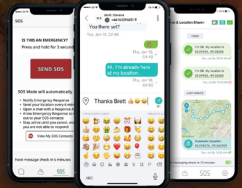

Count on your connection.™

No mobile coverage? Meet ZOLEO

\$345

ZOLEO Cradle Kit
\$49.95

ZOLEO Universal
Mount Kit
\$119.95

ZOLEO Float
\$19.95

ZOLEO APP

follow us

zoleo.com.au

All ZOLEO monthly plans include:

- ✓ Your own ZOLEO (Australia-based 04) SMS number and email address.
- ✓ Unlimited check-in & SOS messaging.
- ✓ Flexibility to change, suspend or cancel if your needs change¹.
- ✓ Convenient usage alerts and optional message top-up bundles⁴.

★ BEST VALUE

ZOLEO Plans*	Basic	In Touch	Unlimited
Monthly Fee	\$32	\$55	\$80
Satellite Messages Included ²	25	250	Unlimited
Additional Messages	65¢/ea	50¢/ea	Free (unlimited)
Satellite Check-in Messages	Unlimited	Unlimited	Unlimited
Mobile & Wi-Fi Messages ³	Unlimited	Unlimited	Unlimited
SOS Alerts & Messages	Unlimited	Unlimited	Unlimited
24/7 SOS Monitoring Service	✓	✓	✓
Once off Activation Fee	\$40	\$40	\$40
Monthly Suspension Plan	\$3.95 a month	\$3.95 a month	\$3.95 a month

OPTIONAL ADD ON SUBSCRIPTION

LOCATION SHARE+ (optional add-on subscription - \$7.95/month)

Location Share+ enables ZOLEO users to share their location with their check-in contacts, on a user-selected interval from every 6 minutes to 4 hours. ZOLEO users and check-in recipients will be able to use the free ZOLEO app to view the current location and breadcrumb trail on a map. ZOLEO users can start/stop location sharing any time, and download maps for use offline. Location Share+ is an optional add-on subscription⁴.