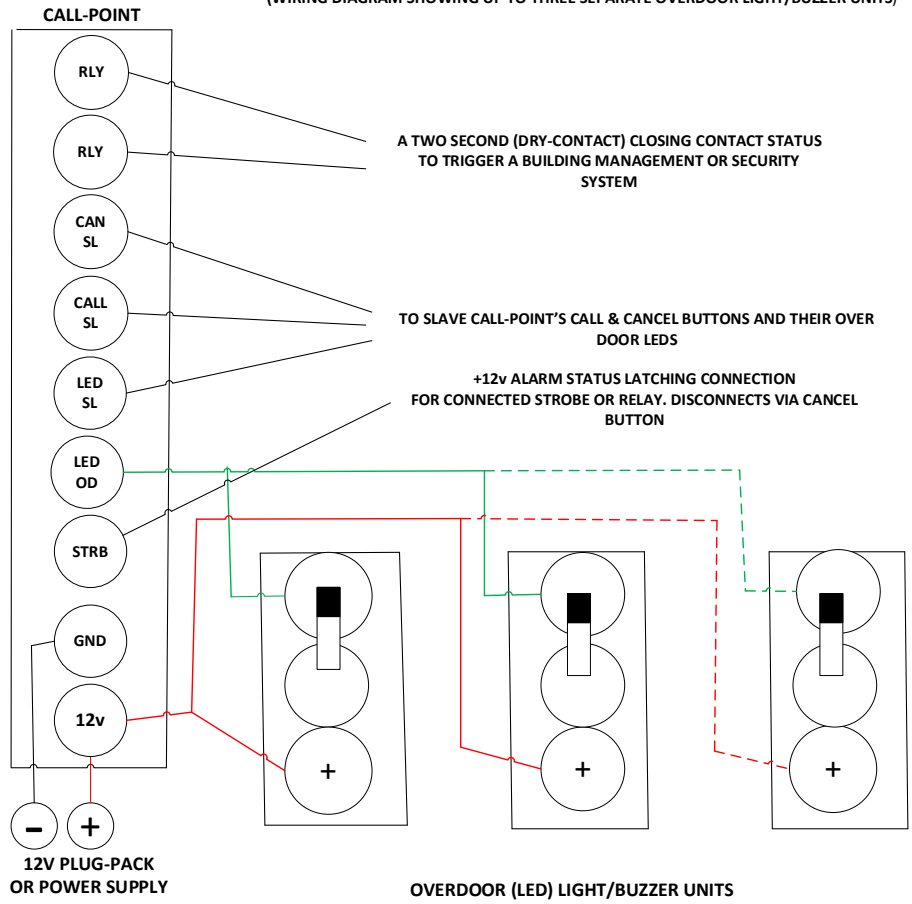

SAFELIFE SINGLE TOILET HARD-WIRED EMERGENCY CALL-SYSTEM
 (WIRING DIAGRAM SHOWING UP TO THREE SEPARATE OVERDOOR LIGHT/BUZZER UNITS)

DIP SWITCH SETTINGS

1. ASSIST - Normally off. [ON] will make a FAST CADENCE LED Flash rate.
2. PIEZO - Normally on. [OFF] will silence the call-point Piezo. (It has no effect on overdoor light Buzzer)
3. TWIST - Normally off. [ON] will accommodate a "Twist Release mushroom head" call-point.
4. MIRROR Normally off. N/A

WIRING DIAGRAM FOR SAFELIFE TOILET ALARM KIT SHOWING REMOTE CONNECTION ARRANGMENTS
 SAFELIFE - PHONE 03 9588 0392