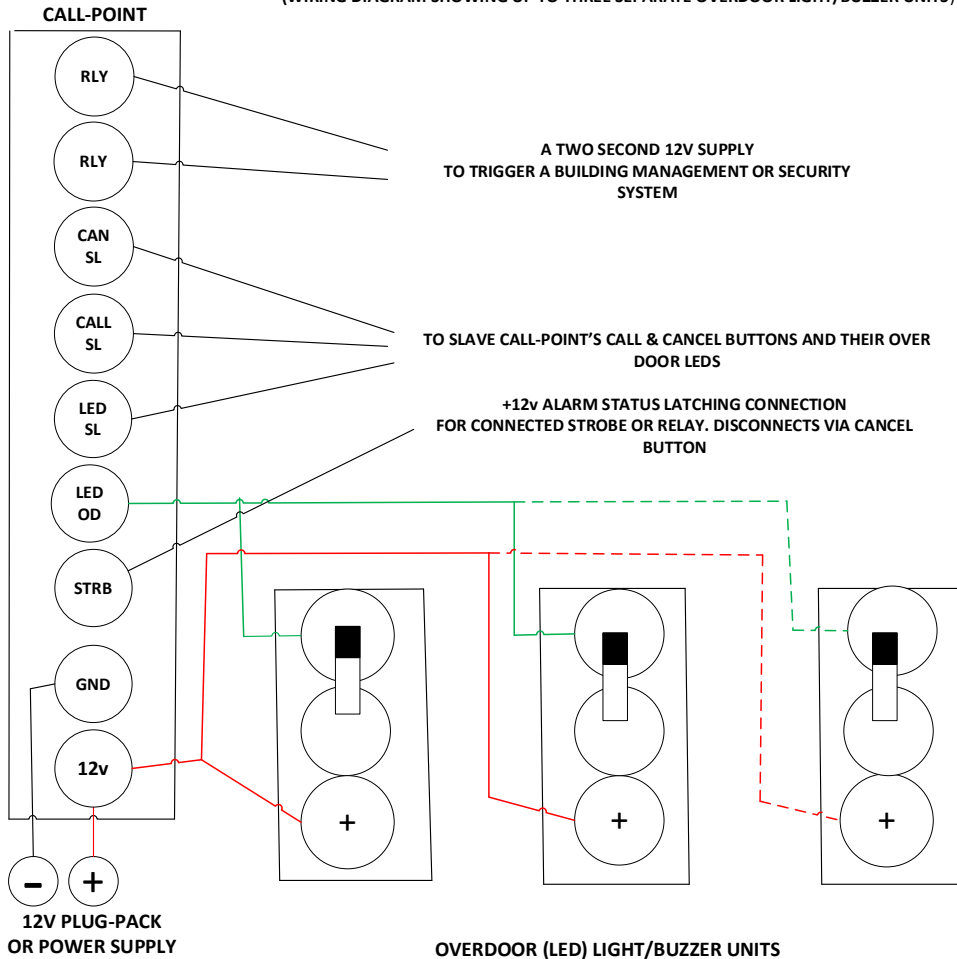

SAFELIFE SINGLE TOILET HARD-WIRED EMERGENCY CALL-SYSTEM
 (WIRING DIAGRAM SHOWING UP TO THREE SEPARATE OVERDOOR LIGHT/BUZZER UNITS)

DIP SWITCH SETTINGS

1. ASSIST - Normally off. [ON] will make a FAST CADENCE LED Flash rate.
2. PIEZO - Normally on. [OFF] will silence the call-point Piezo. (It has no effect on overdoor light Buzzer)
3. TWIST - Normally off. [ON] will accommodate a "Twist Release mushroom head" call-point.
4. MIRROR Normally off. N/A

WIRING DIAGRAM FOR SAFELIFE TOILET ALARM KIT SHOWING REMOTE CONNECTION ARRANGMENTS
SAFELIFE - PHONE 03 9588 0392